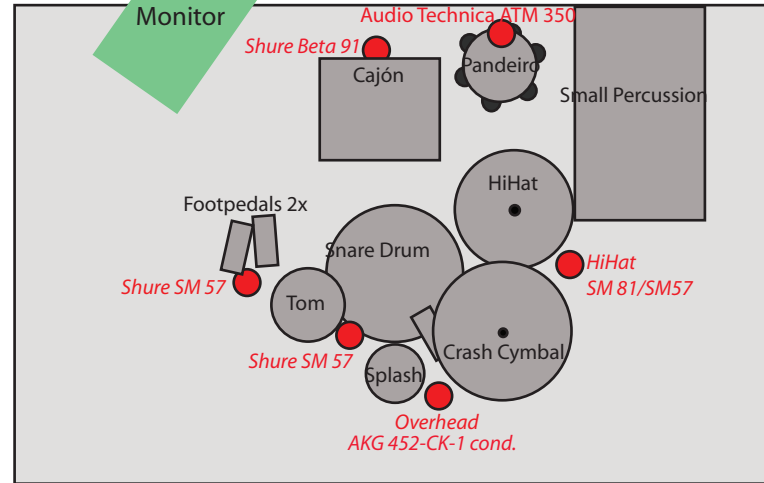

STAGEPLAN ZABUMBA

LEGEND:

- = microphone + type
- = monitor

Percussion 1

Microphone in front of amplifier

Electric Bass

Bongos

Shure SM 57

Monitor

Guitar/Cavaquinho

DI Cavaquinho

DI and/or microphone in front of amplifier

Shure Beta 58

Vocals 4

Monitor

Accordeon

stereo output - balanced
220 V power supply

Monitor

Shure Beta 58

Vocals 3

Lead Vocals

Shure Beta 58

Monitor

Audio Technica ATM 350
Clip-Microphone!!

Shure Beta 58

Vocals 2

Monitor